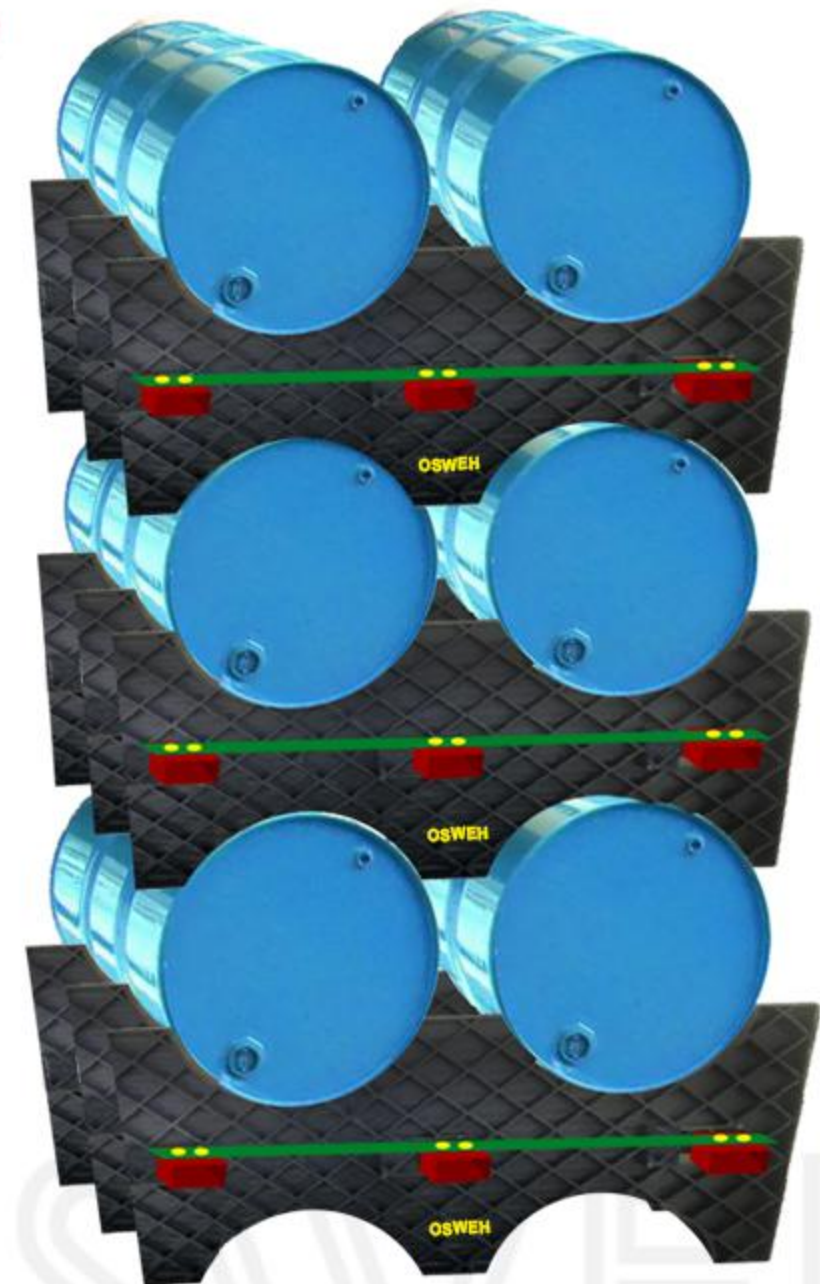

Replace steel & wood

Environment lover

Reusable and washable

**Electrical insulating, Waterproof,
Anti-Oil & Grease, Flameproof, Anti UV**

Type : BHS 6060