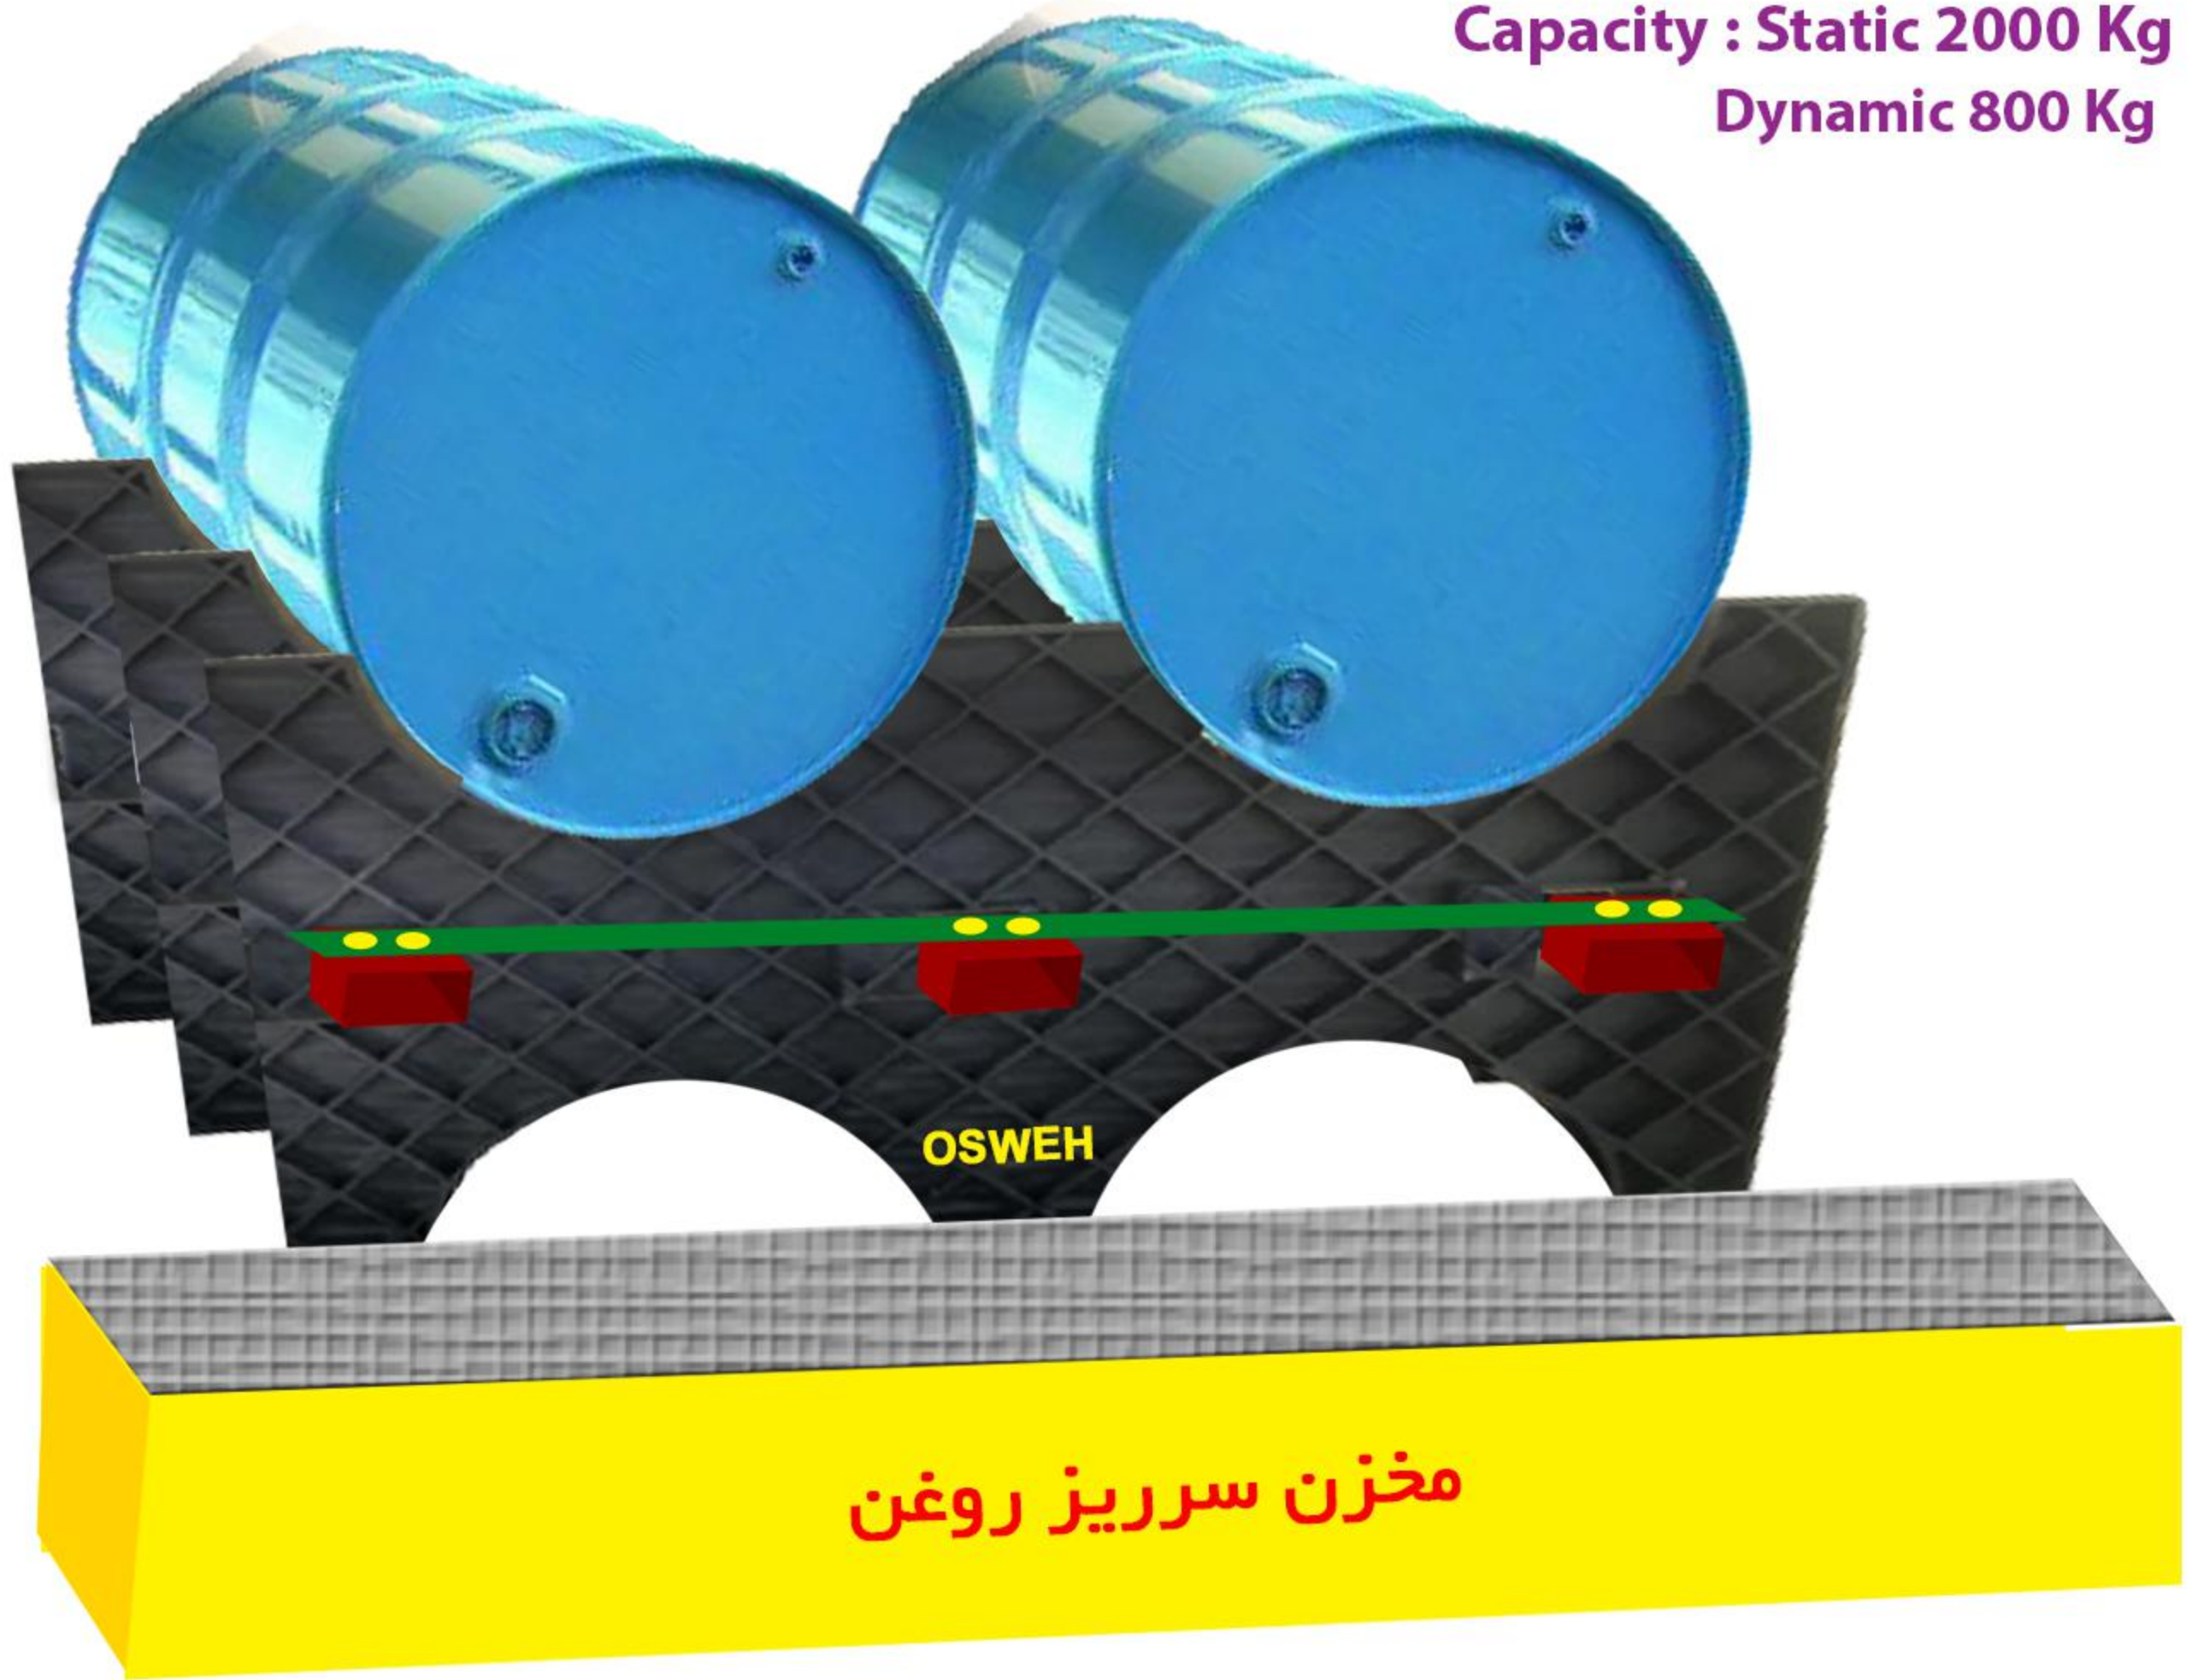

سدل پلیمری نگهدارنده بشکه
Polymer barrel holder saddle

Weight : Ca. 90 Kg
Capacity : Static 2000 Kg
Dynamic 800 Kg

Replace steel & wood

Environment lover

Reusable and washable

**Electrical insulating, Waterproof,
Anti-Oil & Grease, Flameproof, Anti UV**