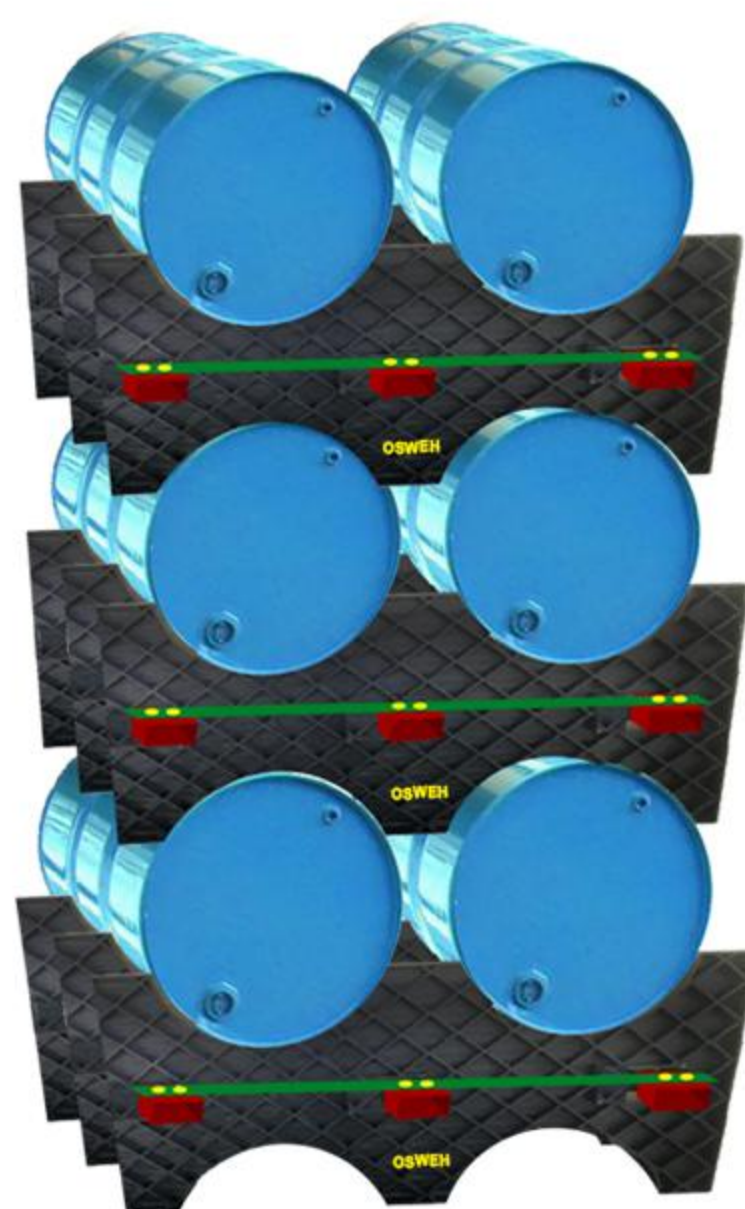

NAZAR SAZ-E OSWEH
Engineering & Commercial Co.

شرکت مهندسی بازرگانی
نظر ساز اسوه
(سهامی خاص)

OSWEH

POLYMERIC PRODUCT

محصولات پلیمری
شرکت اسوه
مخصوص انبارهای مس