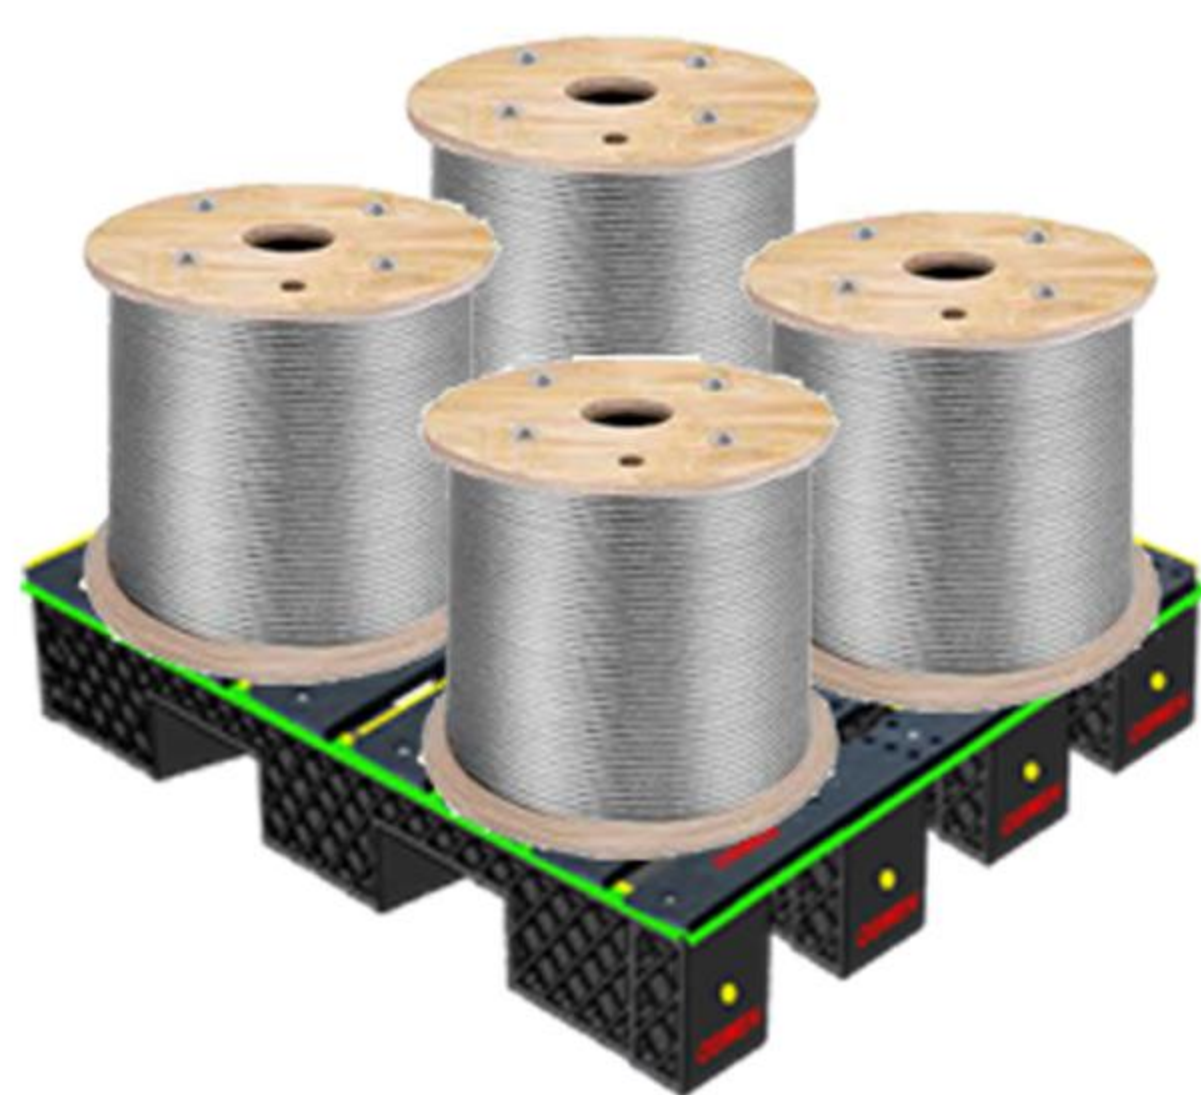

NAZAR SAZ-E OSWEH
Engineering & Commercial Co.

شرکت مهندسی بازرگانی
نظر ساز اسوه
(سهامی خاص)

OSWEH

POLYMERIC PRODUCT

محصولات پلیمری
شرکت اسوه
مخصوص انبارهای مس