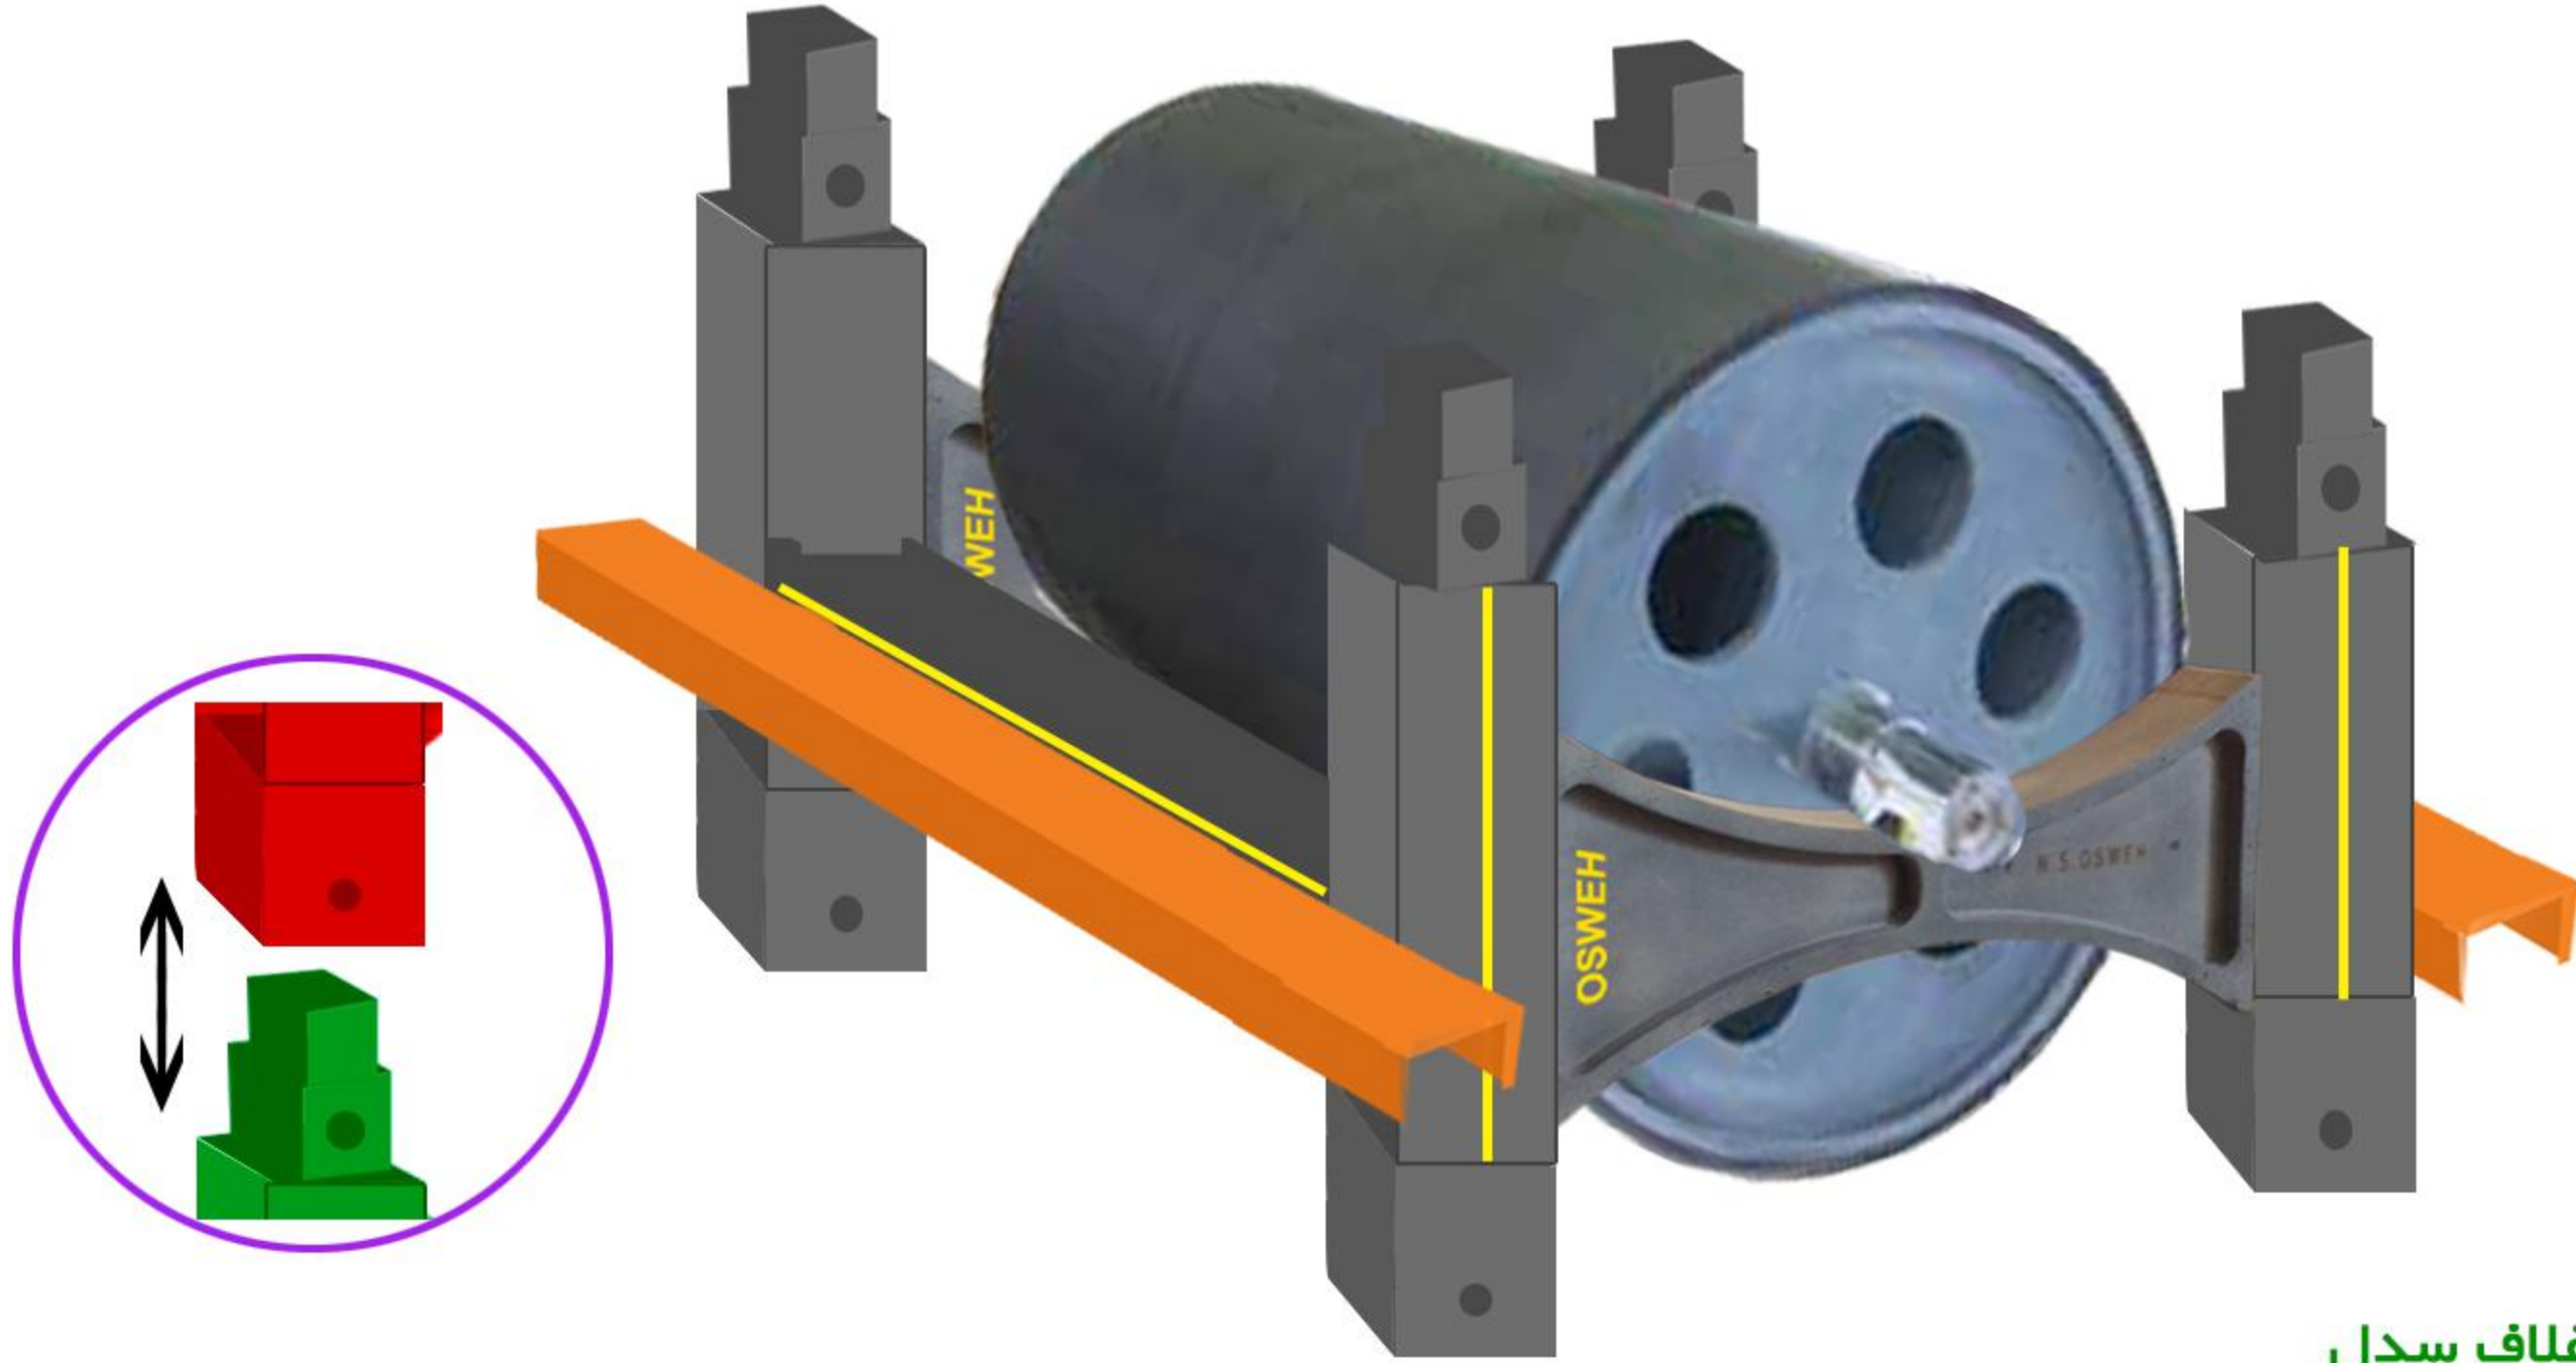

سدل طبقاتی پلیمری غلطک (قابل اتصال)
Layered polymer roller saddle (connectable)

اصفهان / خیابان محتشم کاشانی / ساختمان اسوه / پلاک ۱/۷
تلفن : ۵ - ۳۶۲۵۹۹۳۴ - ۳۱ فاکس : ۳۱ - ۳۶۲۷۵۱۳۳
Mohtasham Kashani Ave.1/7 Osweh building \ Isfahan - IRAN
Tel : + 98 (31) 36 25 99 34 - 5 Fax : + 98 (31) 36 27 51 33
www.osweh-co.com
e-mail: info@osweh-co.com

قطر غلطک تا 1250 mm

وزن : 560 Kg

2000 x 1500 x 800 mm

توان حمل : 5000 Kg