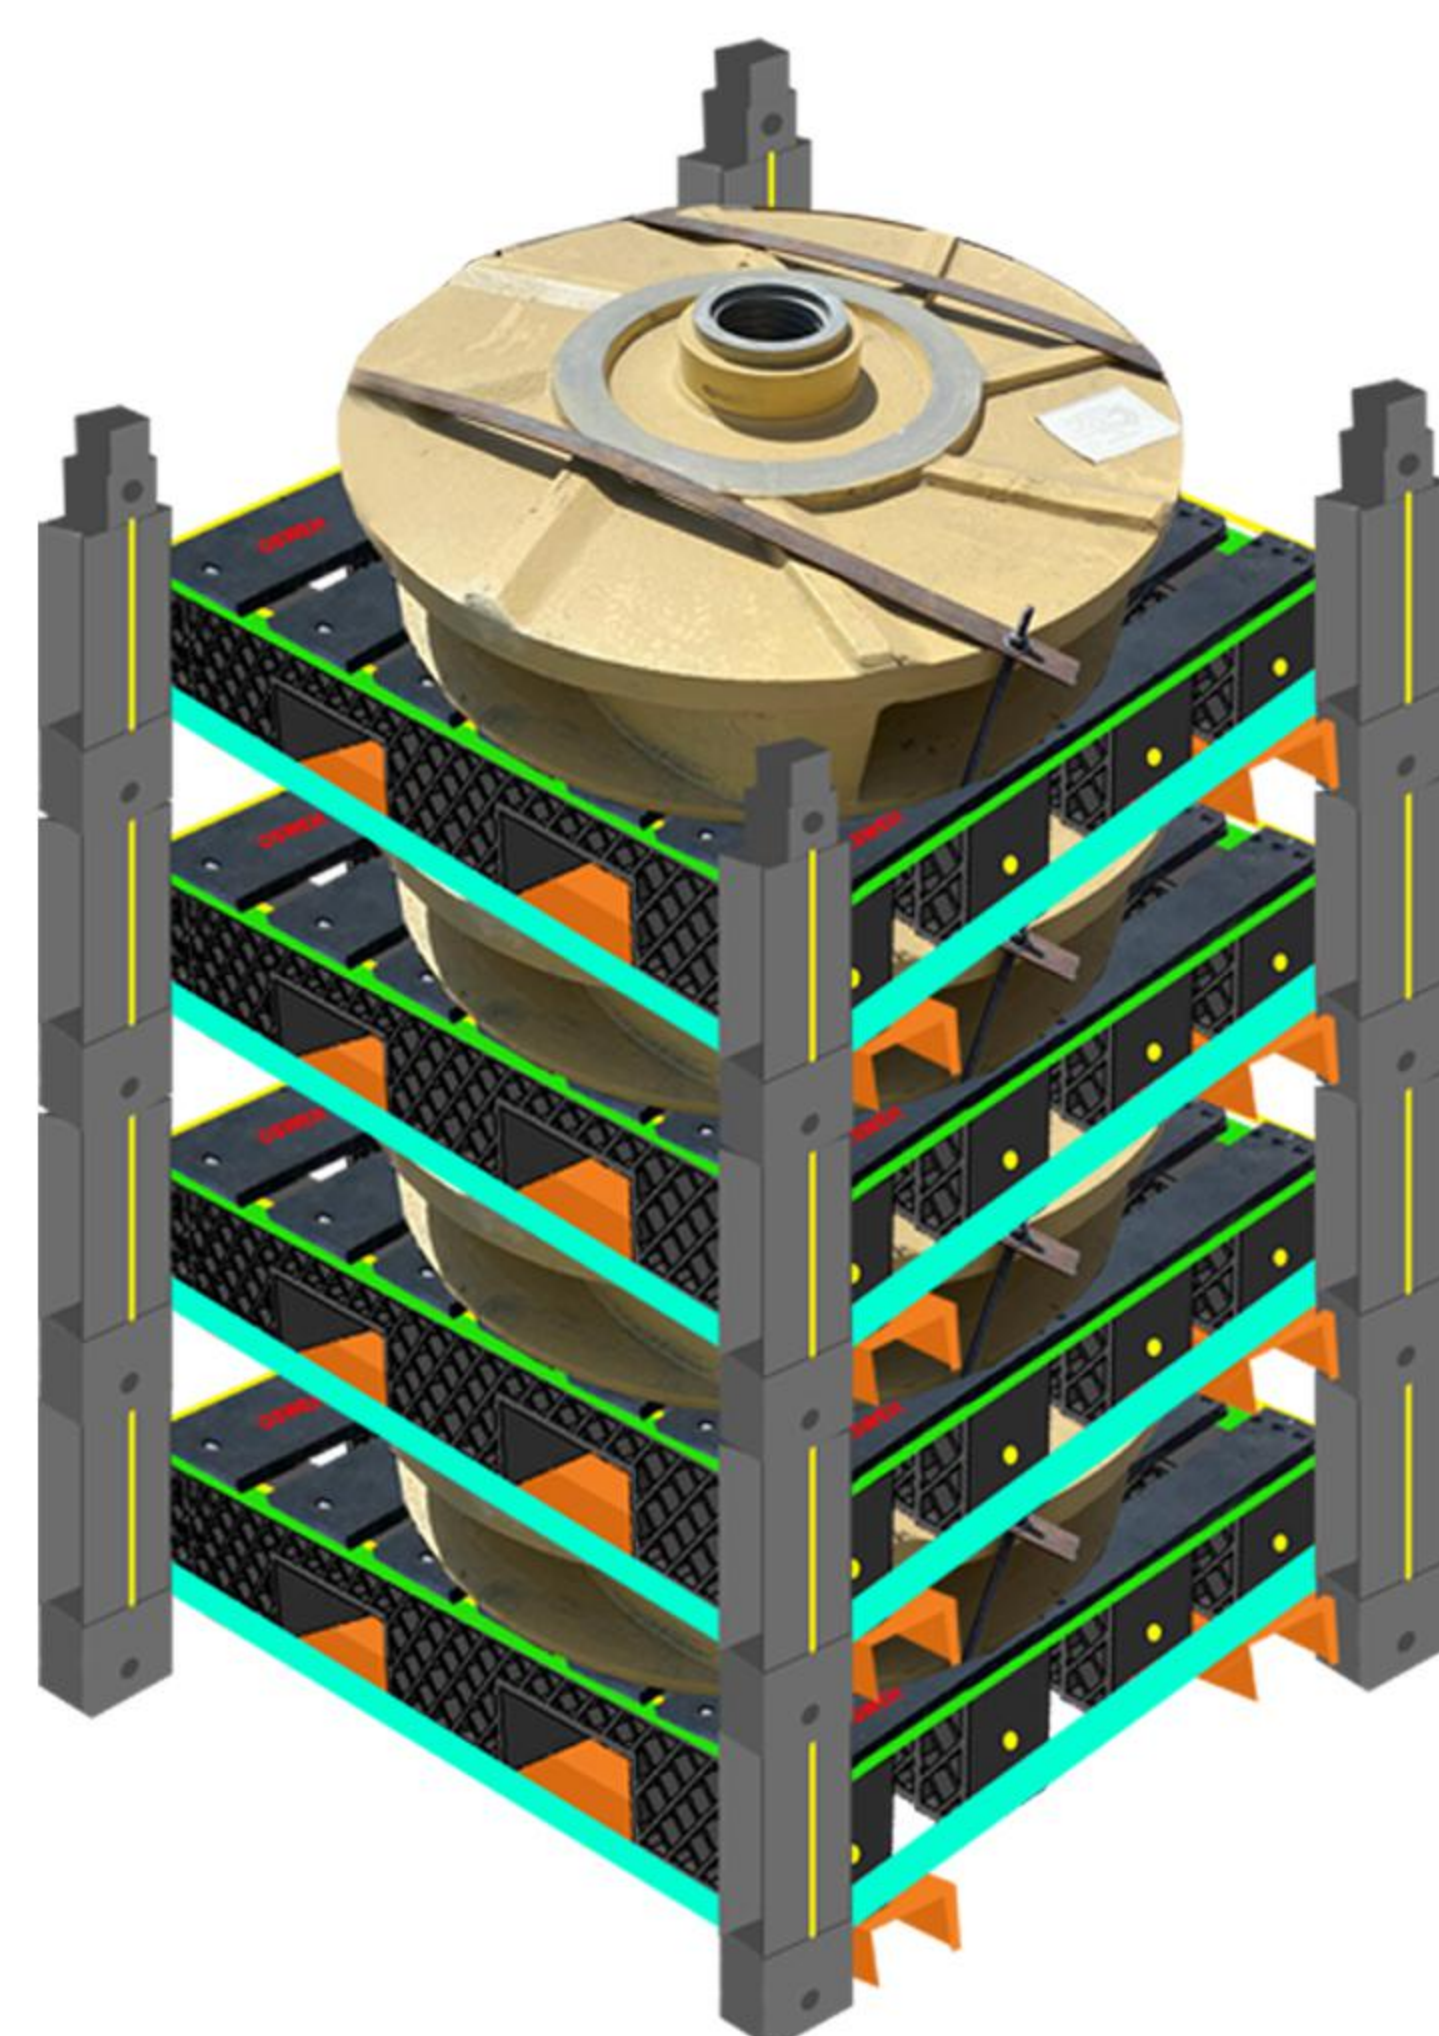

OSWEH

POLYMERIC PRODUCT

محصولات پلیمری
شرکت اسوه
مخصوص انبارهای مس